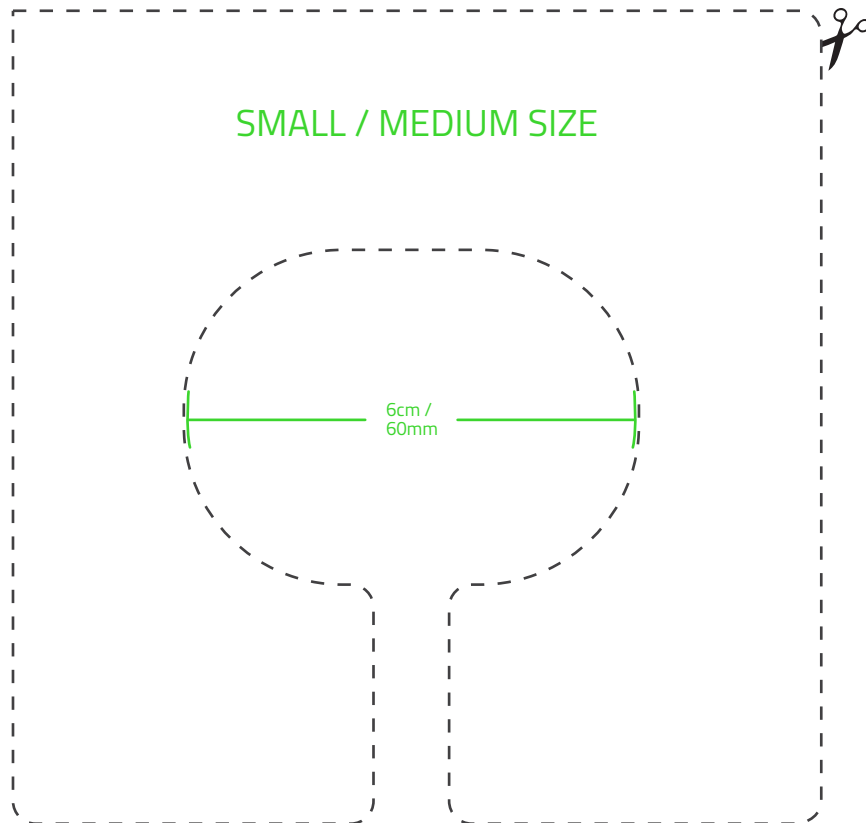

# NABU SMARTBAND SIZING GUIDE

- 1 Print the included wrist guides here
- 2 Cut inner hole where indicated
- 3 Stick your wrist through
- 4 See which of the two sizes gives you the best fit, allowing for a bit more room

Don't have scissors? Take a piece of string, wrap it around your wrist and measure it.

For accurate measurements, please print sizing guide at 100%.