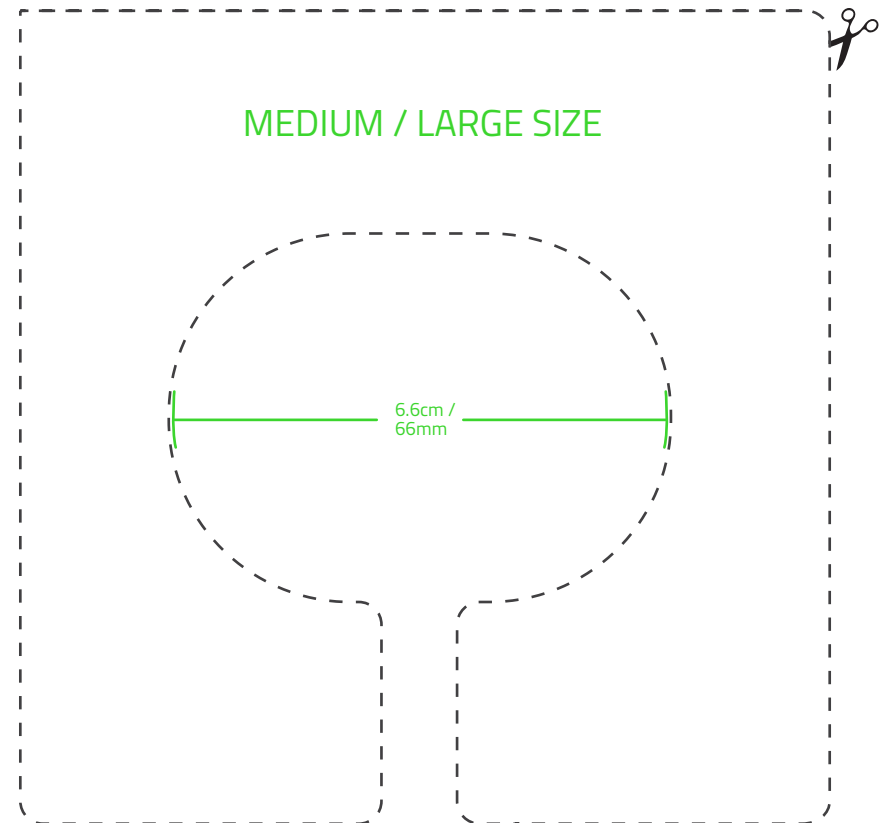

# NABU SMARTBAND SIZING GUIDE

- 1 Print the included wrist guides here
- 2 Cut inner hole where indicated
- 3 Stick your wrist through
- 4 See which of the two sizes gives you the best fit, allowing for a bit more room

Don't have scissors? Take a piece of string, wrap it around your wrist and measure it.

For accurate measurements, please print sizing guide at 100%.